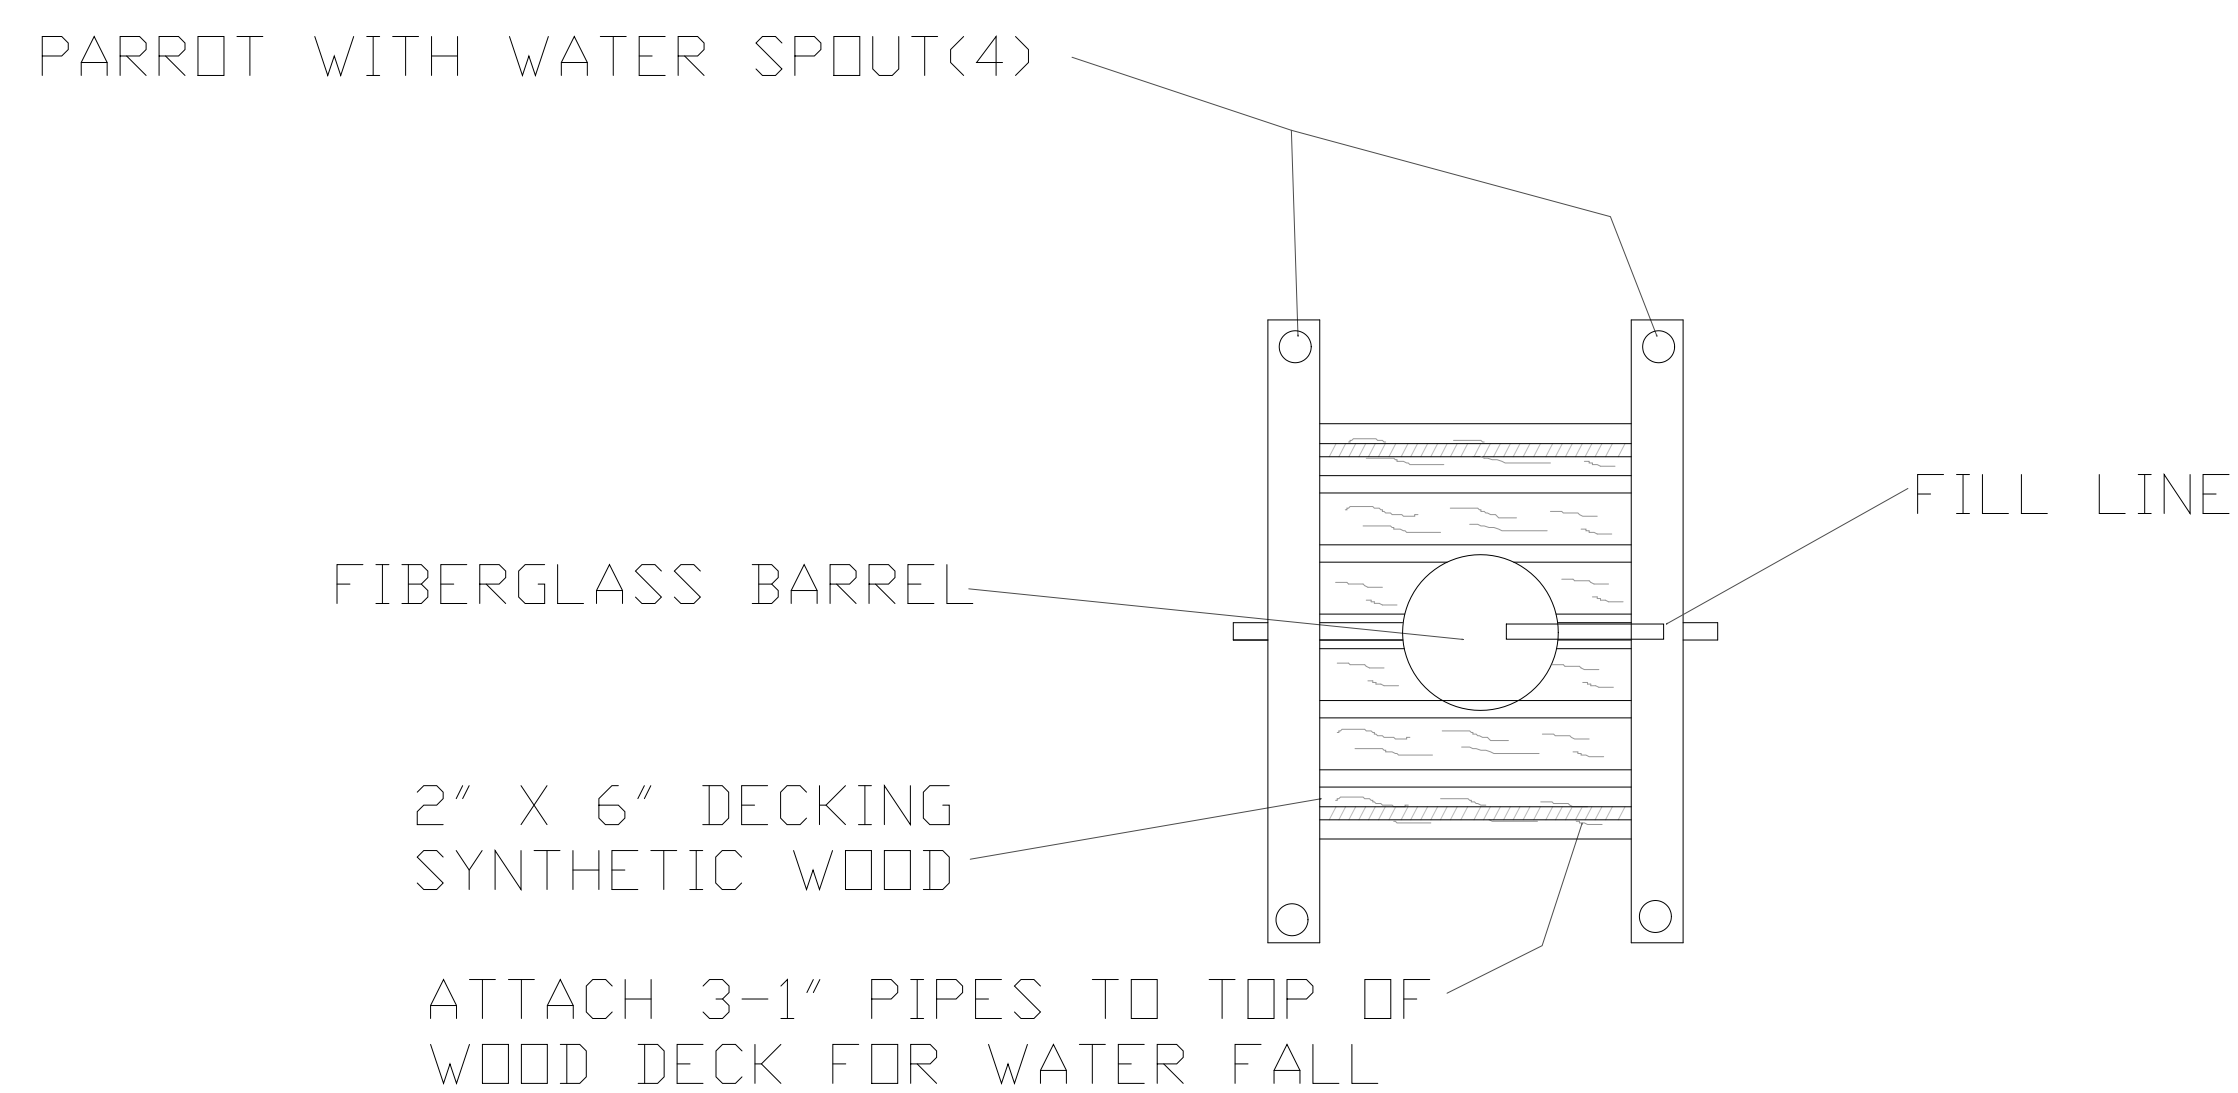

BARREL BUCKET DUMP
FRONT VIEW

BARREL BUCKET DUMP
SIDE VIEW

BARREL BUCKET DUMP
PLAN VIEW

BARREL BUCKET DUMP		
MODEL #--		DRAWING DATE 9-11-2006
CAROLINA WATER FEATURES		